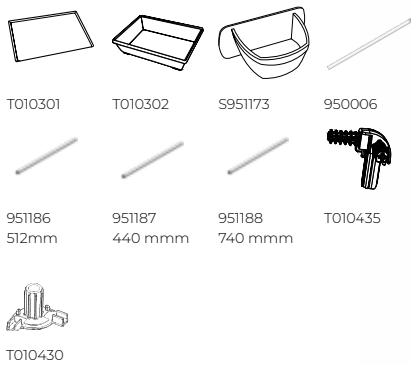

Noah

Bird cage for small and medium-sized parakeets, including 3 wooden perches and 2 internal feeding bowls for immediate setup. The flat-pack format simplifies storage and shipping for retailers.

80 x 50 x 70 cm

16 mm

1 pc

Packed per single unit
Reduced transport volume

Available colour

Art. No.: A5624-9211

5 411388 562410 >