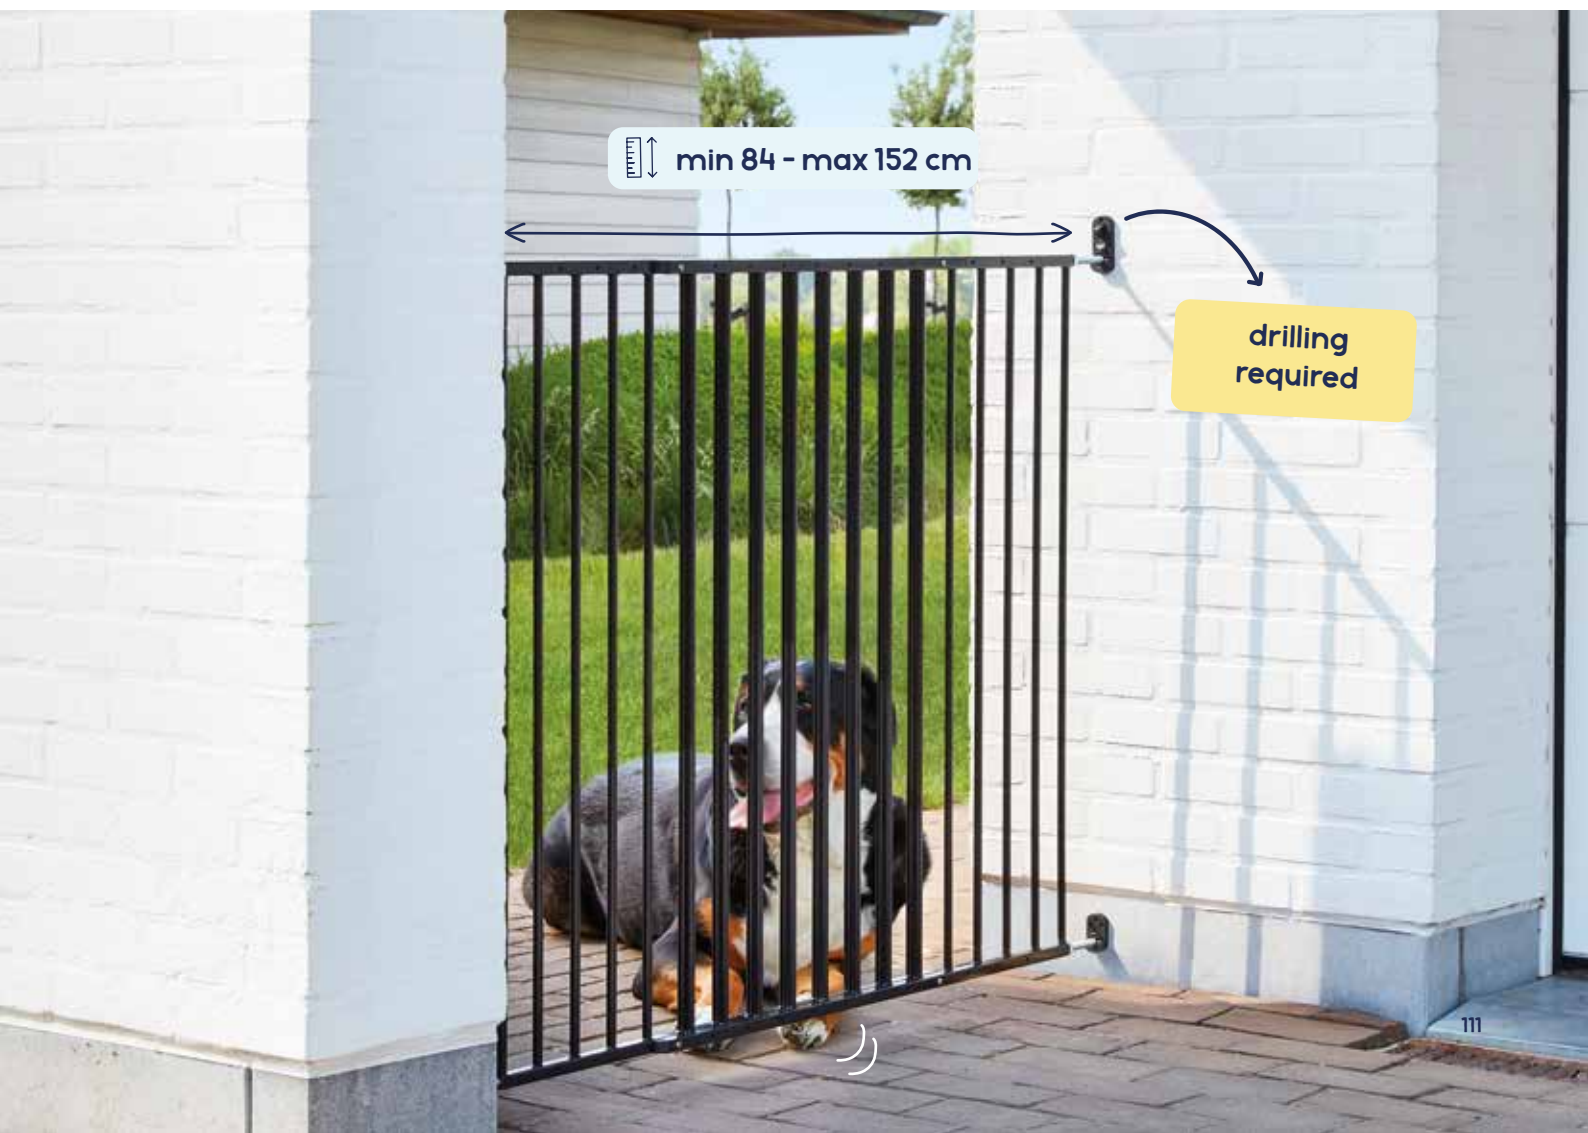

Extra-strong outdoor gate adjustable from 84 to 154 cm in width, designed for use in gardens, patios, and outdoor spaces. Weather-resistant build holds up against active dogs in outdoor conditions.

 min 84 / max 152 x 95 cm

 1 pc

 6 cm

Art. No.: A3213-0000

5 411388 032135 >

Dog Park De Luxe

Multi-functional dog and puppy playpen ideal for house-training, travel, and behaviour management, with foldable panels for easy storage. The De Luxe version includes additional height and premium panel construction.

 62 x 75 cm (6 panels)

 1 pc

 6 cm

Available colour

Art. No.: A3289-0008

5 411388 032890 >

Easily converts from playpen to room divider, safety gate or hearth guard. Cushion included.

Dog Park