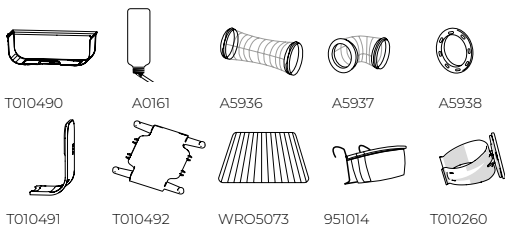

Lugano

Transparent tank cage for small animals that encourages natural digging and burrowing behaviour, with a metal wire platform and ladder for climbing. A full set of accessories supports immediate use upon purchase.

Registered design

60 x 29 x 44 cm

9,5 mm

1 pc

Top cage part can be closed off from plastic tank for cleaning