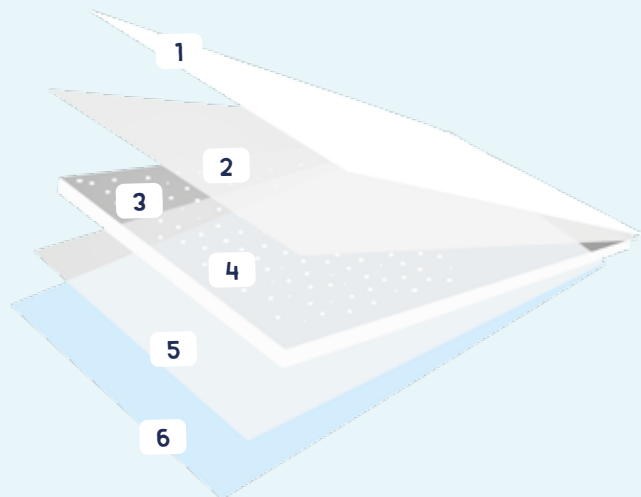

6 layer composition

- **1** non-woven : tear resistant cover
- **2** tissue: locking layer
- **3** built-in pheromone attractant
- **4** pulp and sap: super absorbent and locks in liquid
- **5** tissue: locking layer
- **6** PE film: leakproof plastic liner