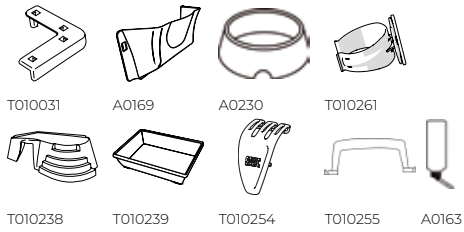

Nero 4 de luxe

Large small animal cage for guinea pigs and rabbits, with a raised platform for sleeping and relaxing at a comfortable height. Large front access door simplifies daily feeding and cage cleaning.

118 x 64 x 47 cm

25,6 mm

2 pcs

Available colour

Art. No.: A5210-0008