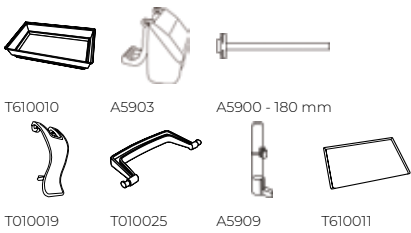

Primo 50

Bird cage for canaries and small exotic birds, with vertical and horizontal bars that allow natural movement and perching. Practical accessories included for immediate use.

65 x 38 x 56,5 cm

9,5 mm

1 pc

Art. No.: A5566-5901