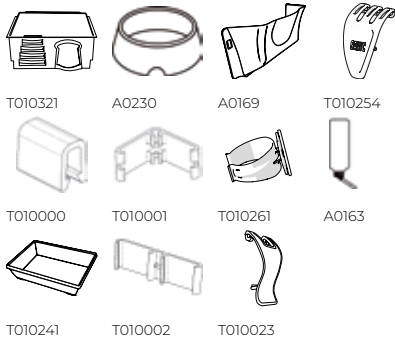

 200 x 50 x 63,5 cm

 25,6 mm

 1 pc

2 large doors for easy access

Flexible door placement front (left or right) and top (left or right)

Packed per single unit
Reduced transport volume

Available colour

Art. No.: A5350-1149