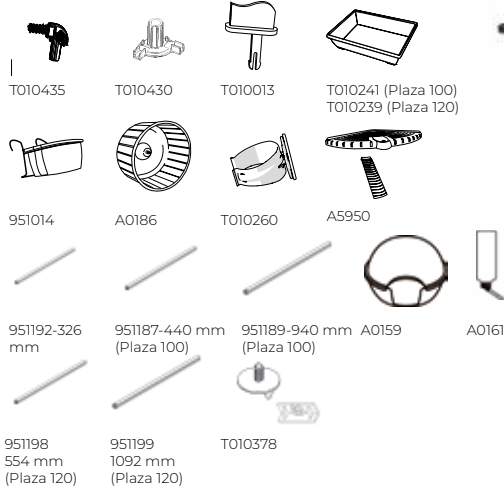

Hamster Plaza

Flat-pack small animal cage with accessories included. The knock-down format simplifies storage and shipping while reducing packaging volume.

100 x 50 x 50 cm (Plaza 100)

118 x 64 x 52 cm (Plaza 120)

9,5 mm

1 pc

Large access door
(front & top door Hamster Plaza 120)