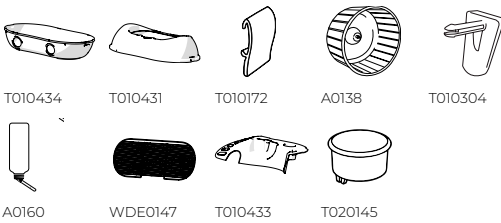

Spelos XL Entry

Modern small animal habitat with a colourful platform, slide, and entry ramp, designed for active small animals needing enrichment. The transparent top allows visibility while the included accessories support immediate use.

59 x 37 x 26 cm

6,5 mm

3 pcs

Available colours

Art. No.: A0105-0000