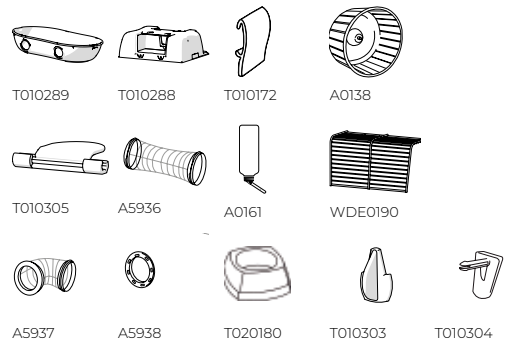

 42,5 x 38 x 24 cm

 1 pc

 6,5 cm

Available colour

Art. No.: A0190-0000

Spelos XL Metro

Modern small animal habitat with a vibrant design, including a play tunnel, platform with slide, and exercise wheel. Designed for active small animals that need both enrichment and a comfortable home environment.