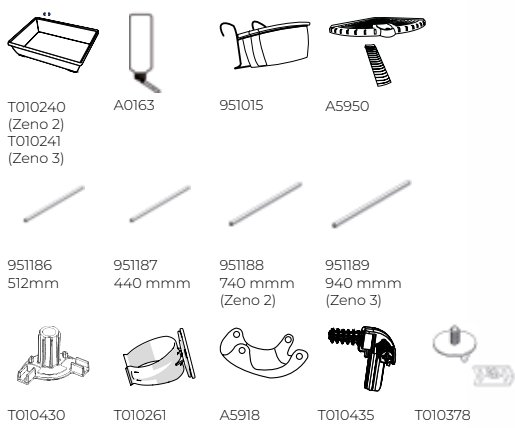

Zeno 2 - 3

Flat-pack small animal cage with corner platform, ladder, and soft hammock included, plus a drinking bottle for immediate use. Compact flat-pack format simplifies retail storage and shipment.

80 x 50 x 70 cm (Zeno 2)

100 x 50 x 70 cm (Zeno 3)

9,5 mm

1 pc

Packed per single unit
Reduced transport volume