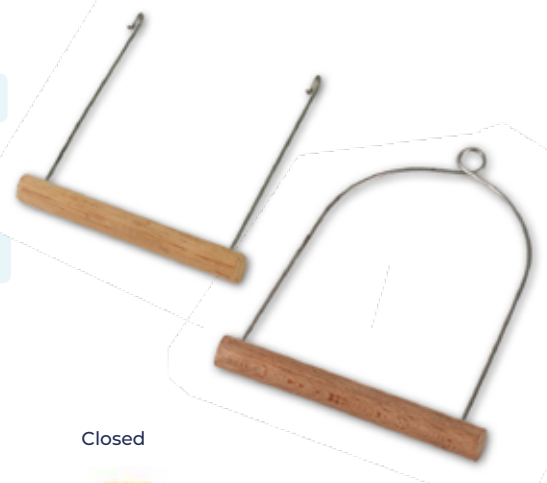

Swings

Pack of 2 enclosed wooden swings for canaries and exotic birds, providing a private perching and resting spot during cage time.

Open - 2 pcs

10 x 1 x 11 cm

12 x 1 pack

Closed - 2 pcs

10 x 1 x 11 cm

12 x 1 pack