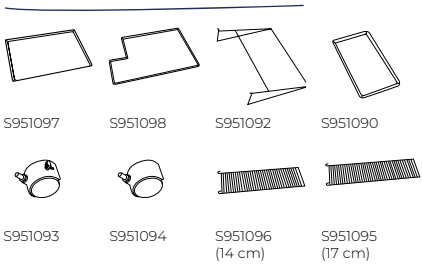

Royal Suite 100 Double

Large double-unit small animal cage that can be used as one spacious habitat or divided into two separate sections. Flexible configuration suits multi-animal households or breeding setups.

100 x 63,2 x 160 cm

13 mm

1 pc

Available colour

Art. No.: A5359-5900