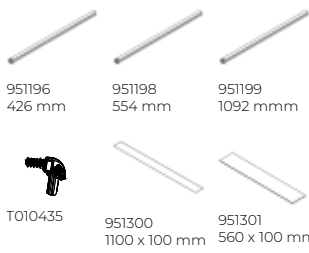

Aura 120 Plexi

Extra-wide 118 cm flat-pack small animal cage with 10 cm plexiglass panels on all sides for visibility and bedding containment. Spacious and easy to assemble from flat-pack format.

118 x 64 x 62 cm

6,5 mm

1 pc

T010239