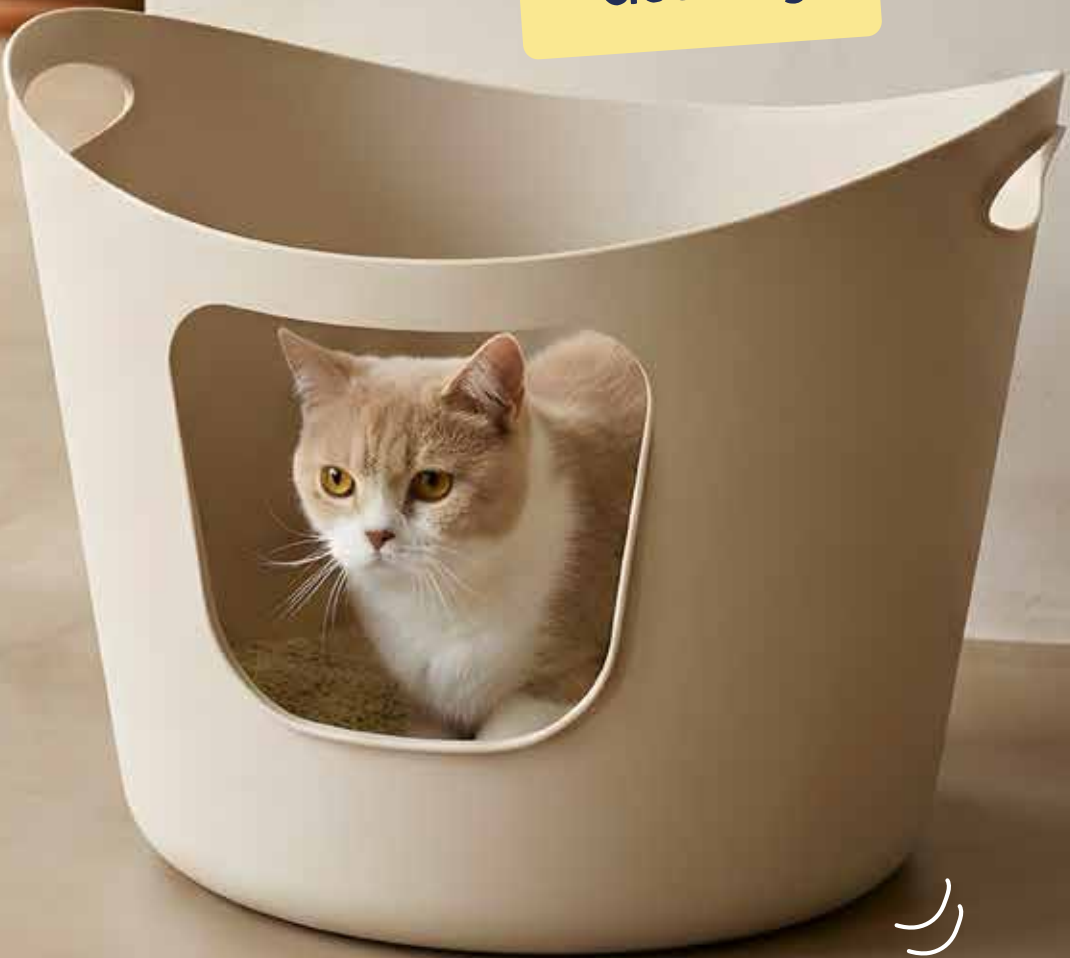

Flex-a-loo

Modern open-top cat litter tray with high sides that prevent litter from spilling over during use. Suitable for cats that dig heavily or urinate against the sides of the tray.

Registered design

 48,5 x 48,5 x 39 cm

 5 pcs

High sides prevent litter from spilling out – ideal for cats that like to scatter.
Opening: 22 cm (W) x 19 cm (H)
Step-in height: 11 cm

Integrated spout for quick and easy emptying. Built-in handle for easy carry.

Rounded design with no corners for effortless cleaning

Available colour

Art. No.: A2056-0056

**flexible, easy
cleaning**

Duchesse

Cat litter box designed specifically for kittens and small cats, with a swing door featuring a small gap to prevent little paws from getting caught. The compact format fits small spaces and is easy to clean.

Registered design

 44,5 x 35,5 x 32 cm

 4 pcs

T010440

T010441

T010442

Opening: 17 cm (W) x 20 cm (H)
Step-in height: 8 cm

Plastic swing door
Gap in door invites kitten to enter
Clips integrated in hood