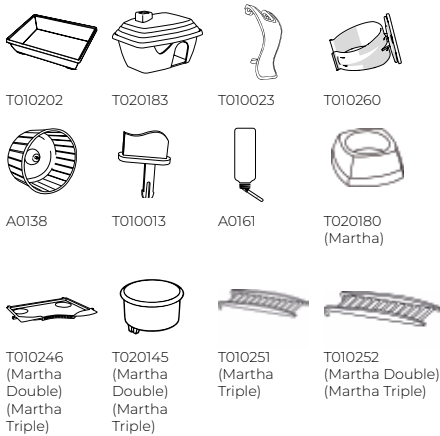

Martha

Starter home for small animals including a hideaway, exercise wheel, feeding bowl, and 150 ml drinking bottle. As well as platform and ladders (only Double and Triple).

Martha

46,5 x 29,5 x 21 cm

9,5 mm

4 pcs

Martha Double

46,5 x 29,5 x 26,5 cm

9,5 mm

3 pcs

Martha Triple

46,5 x 29,5 x 34 cm

9,5 mm

2 pcs

Available colours

Art. No.: A5006-0539

5 411388 500610 >

Art. No.: A5007-0500

5 411388 500702 >

Art. No.: A5008-0500

5 411388 500801 >