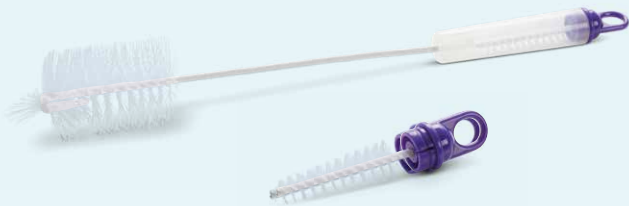

Bottle Brush

Bottle cleaning brush set including a large brush for bottle interiors and a small brush for cleaning spouts and tight corners

36 x 5 cm

12 pcs

72 pcs (6 x 12 pcs)

Art. No.: A5914-0000