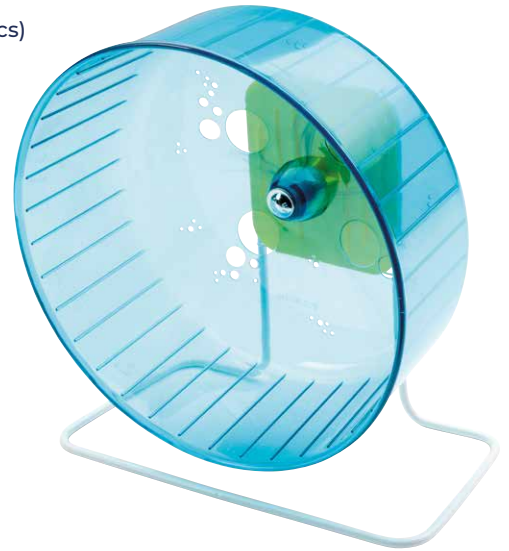

Rolly Giant

Large exercise wheel, supplied with a floor stand for free-standing use inside or outside the cage.

∅ 27,5 x 16 cm (wheel) - 29 x 16 x 27,5 cm (wheel + stand)

3 pcs

6 pcs (2 x 3 pcs)

Art. No.: A0178-0000