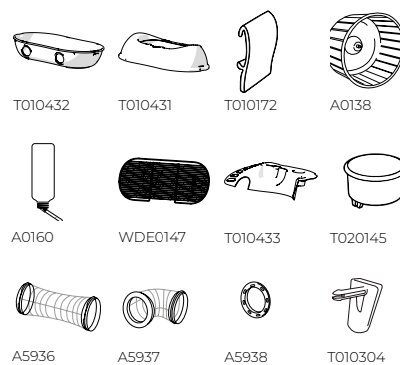

 59 x 37 x 26 cm

 6,5 mm

 1 pc

Available colour

Art. No.: A0147-0000

5 411388 014704 >

Martha

Starter home for small animals including a hideaway, exercise wheel, feeding bowl, and 150 ml drinking bottle. As well as platform and ladders (only Double and Triple).