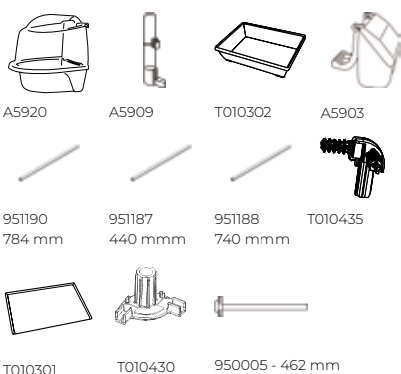

 80 x 50 x 115 cm (open)

 80 x 50 x 95 cm (closed)

 9,5 mm

 1 pc

Packed per single unit
Reduced transport volume

Available colour

Art. No.: A5623-1100

5 411388 562304 >