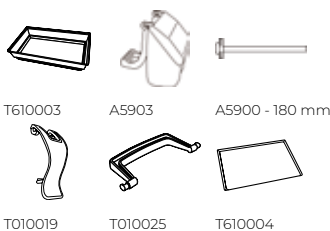

Primo 40

Bird cage for canaries and small exotic birds, with vertical and horizontal bars for natural movement and perching. Includes perches and standard feeding accessories.

46 x 32 x 48 cm

9,5 mm

1 pc

Art. No.: A5538-9201