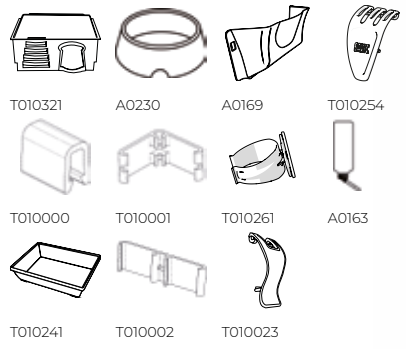

Cubix Corner

L-shaped small animal cage designed to fit neatly into room corners, measuring 148/100 x 50 x 63.5 cm. Includes 2 platforms and 2 feeding bowls for immediate animal occupancy.

- 148/100 x 50 x 63,5 cm
- 25,6 mm
- 1 pc

Designed to place in corners, space-saving