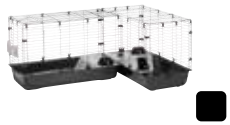

-  148/100 x 50 x 63,5 cm
-  25,6 mm
-  1 pc

Designed to place in corners, space-saving

Flexible door options

Packed per single unit
Reduced transport volume

Available colour

Art. No.: A5351-1111

Zeno 2 - 3