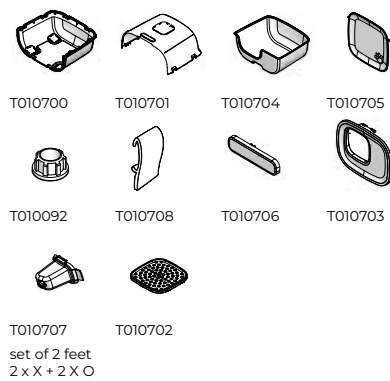

Mira

Elegant hooded cat toilet with a luxurious leather-look finish, blending into modern home interiors. Practical features include a swing door, carbon filter, and inner tray.

Registered design

55,5 x 44 x 49,5 cm

1 pc

Plastic housing with leather-look