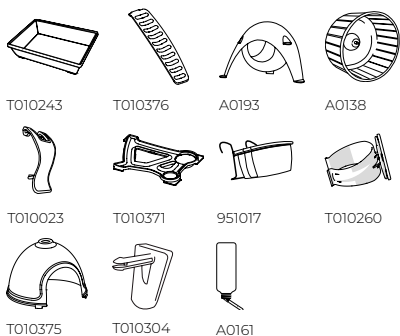

Available colour

Art. No.: A5053-9201