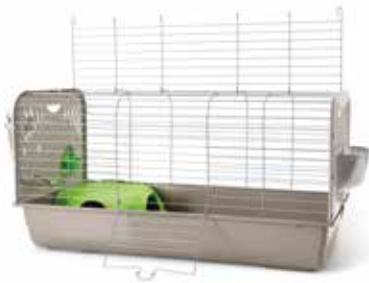

Caesar 3 Knock Down

Collapsible flat-pack cage for small pets including platform, hideaway, bowl, hay rack, and 500 ml bottle. Knock-down format reduces packaging and simplifies logistics for retailers.

100 x 50 x 51 cm

25,6 mm

1 pc

2 large doors for easy access