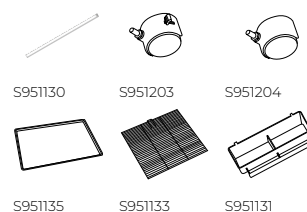

Available colour

Art. No.: A5650-0059

5 411388 565015 >