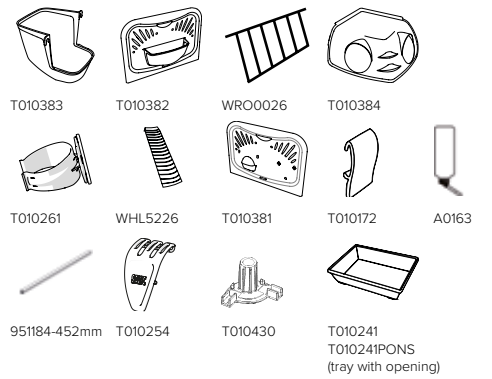

Packed per single unit
Reduced transport volume

Available colours

Art. No.: A5227-9201