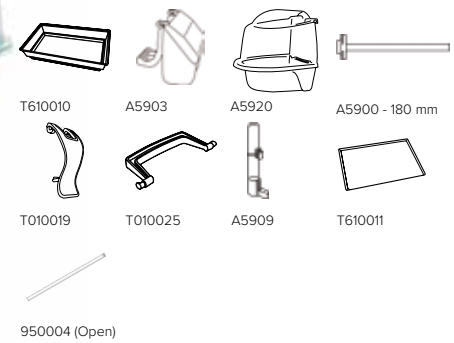

# / Melodie 50 Open

Bird cage

↔↕↖ 64 x 38 x 73,5 cm (closed)  
 ↔↕↖ 64 x 38 x 84 cm (open)  
 ▤ 9,5 mm  
 📦 1 pc

Available colour

Art. No.: A5628-9201

5 411388 562823 >