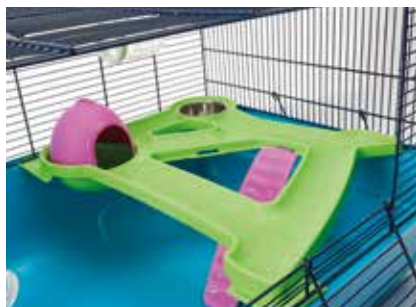

# / Hamster Sky

- ↔↕ 80 x 50 x 38 cm
- ↔↕ 80 x 50 x 47 cm (with tubes)
- ▤ 9,5 mm
- 📦 1 pc

Large front door for easy access

Big play area

Exercise wheel of 18 cm