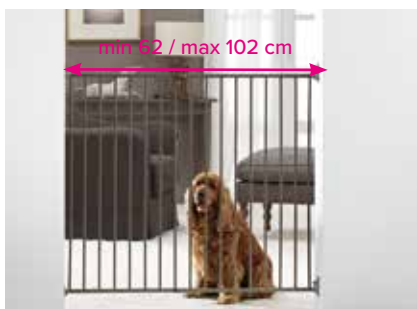

# / Dog Barrier Indoor

Extending pet gate for dogs

↔ min 62 / max 102 x 95 cm

📦 1 pc

📏 6 cm

Extending gate, prevents access to any other room in the house

Can also be used to span staircase

Drilling required