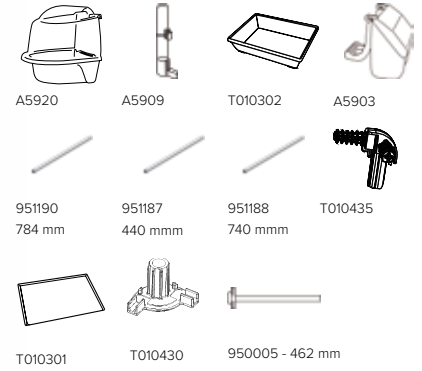

/ Primo 60 Empire Knock Down

Collapsible bird cage

- ↔↕↗ 80 x 50 x 115 cm (open)
- ↔↕↗ 80 x 50 x 95 cm (closed)
- 📏 9,5 mm
- 📦 1 pc

Packed per single unit
Reduced transport volume

Available colour

Art. No.: A5623-1100