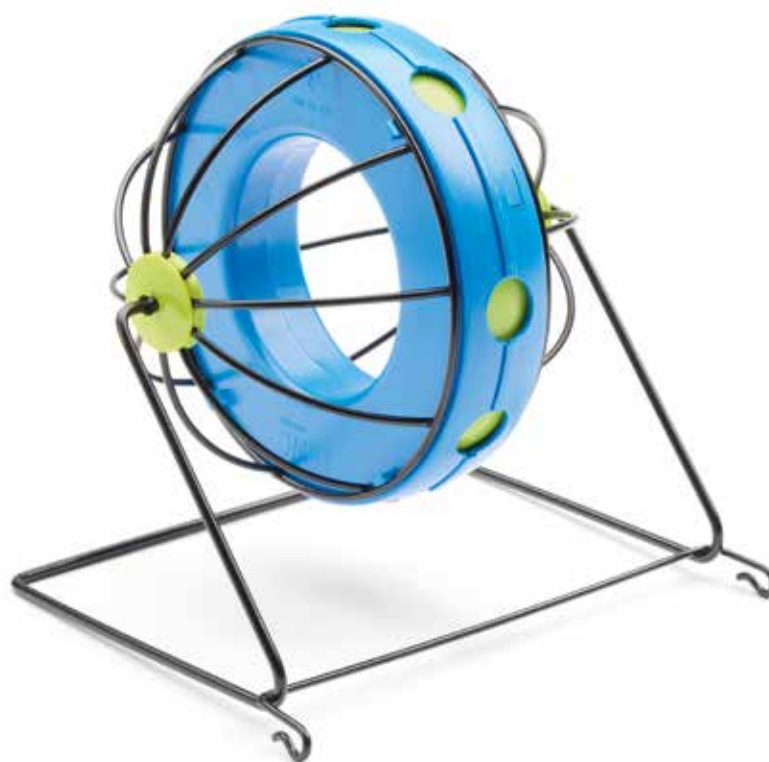

# / Bunny Toy

Hay & snack feeder

Registered design ®

---

↔ ↕ ↗ Ø 16 cm

↔ ↕ ↗ 20 x 20 x 20 cm (total)

📦 4 x 1 pc

---