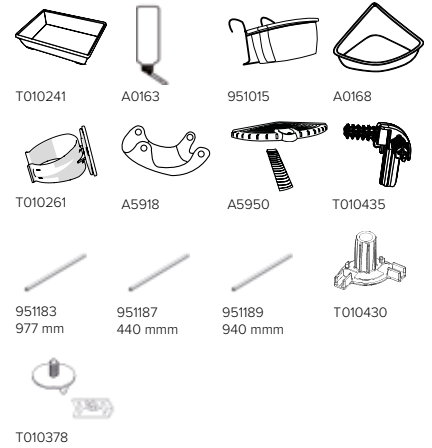

# / Zeno 3 Empire Knock Down

↔↕ 100 x 50 x 116 cm  
 ▤ 9,5 mm  
 📦 1 pc

Packed per single unit  
 Reduced transport volume