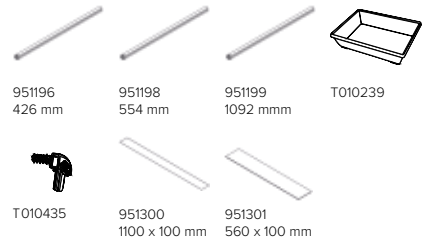

2 large access doors