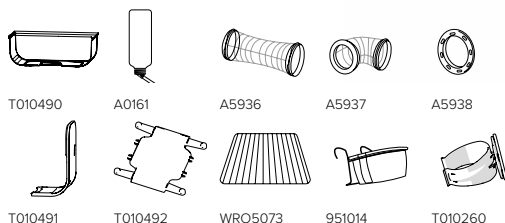

# / Lugano

Registered design ®

Stimulates the natural behaviour

Allows digging, hiding and building nests

↔ 60 x 29 x 44 cm

📏 9,5 mm

📦 1 pc

Top cage part can be closed off from plastic tank for cleaning