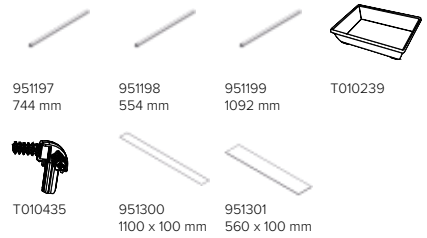

# / Argus 120 Plexi Knock Down

↔ 118 x 64 x 94 cm

≡ 9,5 mm

📦 1 pc

**NEW!**

2 large access doors

Plexi on 4 sides, plexi allows extra bedding & visibility

Packed per single unit  
Reduced transport volume