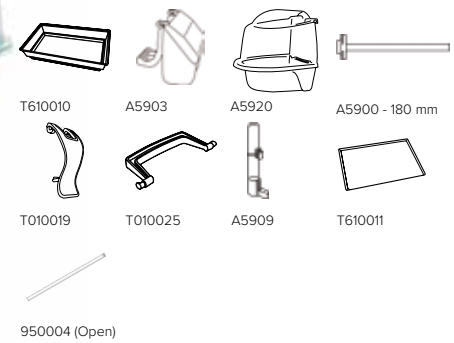

# / Melodie 50 Open

Bird cage

↔↕↖ 64 x 38 x 73,5 cm (closed)  
 ↔↕↖ 64 x 38 x 84 cm (open)  
 📏 9,5 mm  
 📦 1 pc

Available colour

Art. No.: A5628-9201

5 411388 562823 >