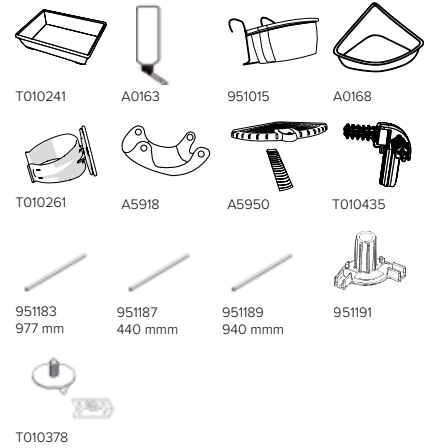

# / Zeno 3 Empire Knock Down

↔↕↔ 100 x 50 x 116 cm  
 ▤ 9,5 mm  
 📦 1 pc

Packed per single unit  
 Reduced transport volume