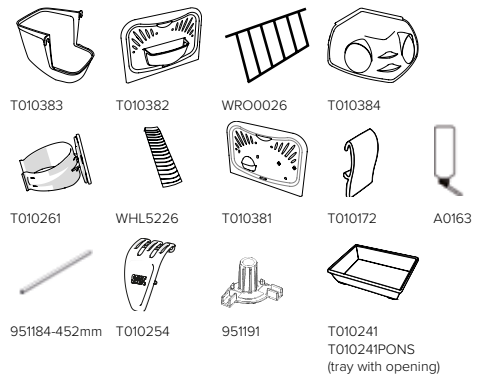

Packed per single unit
Reduced transport volume

Available colours

Art. No.: A5227-9201