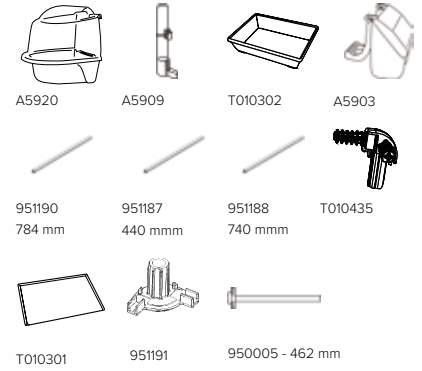

Packed per single unit
Reduced transport volume

Available colour

Art. No.: A5623-1100