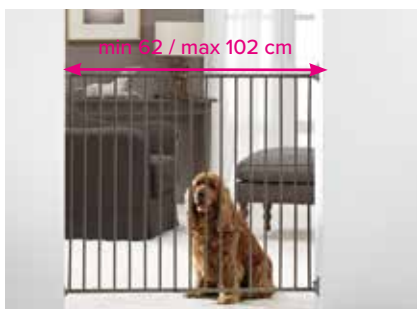

↔ min 62 / max 102 x 95 cm

📦 1 pc

📏 6 cm

Extending gate prevents access to any other room in the house