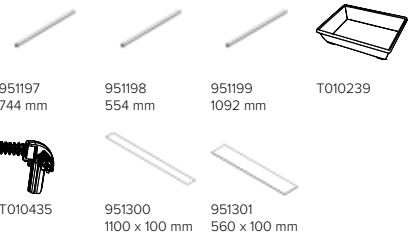

/ Argus 120 Plexi Knock Down

↔↕ 118 x 64 x 94 cm

≡ 9,5 mm

📦 1 pc

NEW!

2 large access doors

Plexi on 4 sides, plexi allows extra bedding & visibility

Packed per single unit