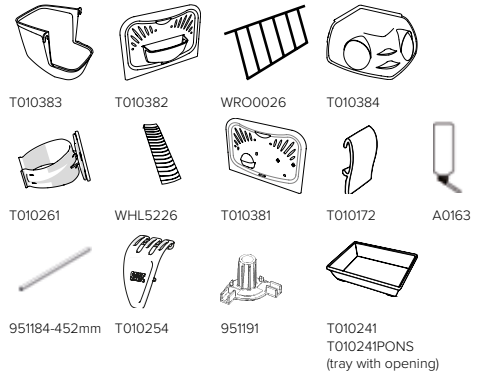

Packed per single unit
Reduced transport volume

Available colours

Art.nr.: A5227-9201