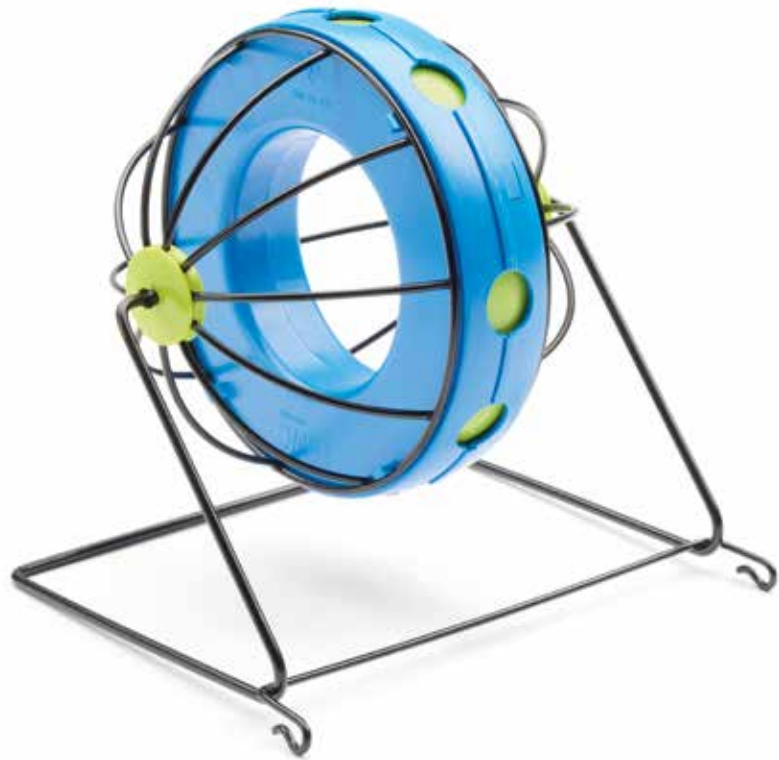

Art.nr.: A0198-0000

/ Bunny Toy

Hay & snack feeder

Registered design ®

↔ ↕ ↗ Ø 16 cm
↔ ↕ ↗ 20 x 20 x 20 cm (total)
📦 4 x 1 pc

3 different ways to use: hung up, on stand or without stand

Can be used outside

Food enrichment for small animals