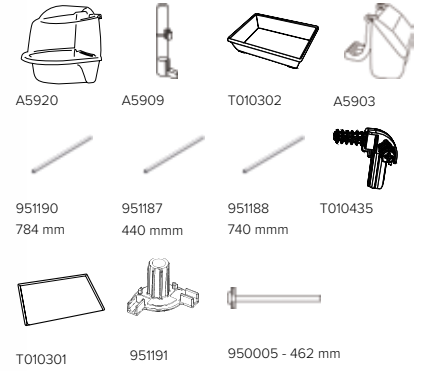

5 411388 562212 >

/ Primo 60 Empire Knock Down

Collapsible bird cage

- ↔↕↗ 80 x 50 x 115 cm (open)
- ↔↕↗ 80 x 50 x 95 cm (closed)
- 📏 9,5 mm
- 📦 1 pc

Packed per single unit
Reduced transport volume

Available colour