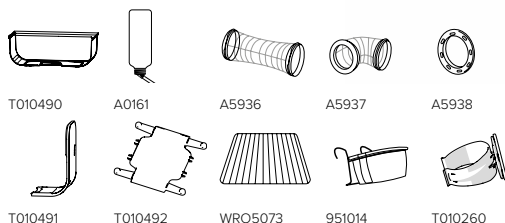

/ Lugano

Registered design ®

Stimulates the natural behaviour

Allows digging, hiding and building nests

↔ 60 x 29 x 44 cm

📏 9,5 mm

📦 1 pc

Top cage part can be closed off from plastic tank for cleaning