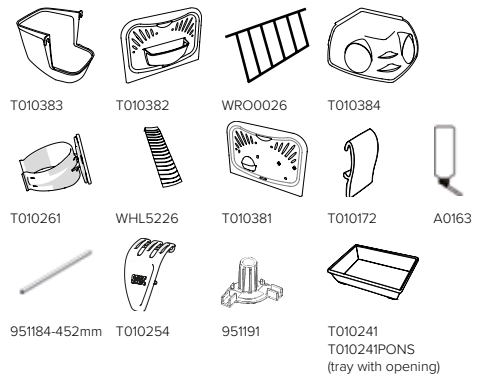

Art.nr.: A5226-9201

/ Caesar 3 Triple

Extra high: 143 cm

4 large doors for easy access

↕ 100 x 50 x 143 cm
 📏 25,6 mm
 📦 1 pc

Packed per single unit
 Reduced transport volume

Available colours

Art.nr.: A5227-9201