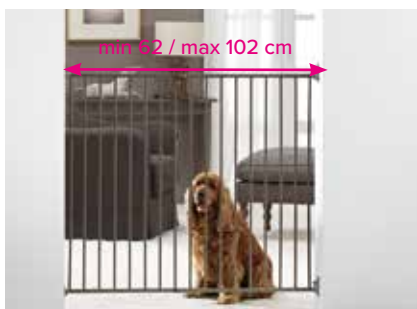

Extending pet gate for dogs

↔ min 62 / max 102 x 95 cm

📦 1 pc

📏 6 cm

Extending gate prevents access to any other room in the house

Can also be used to span staircase

Drilling required

Available size