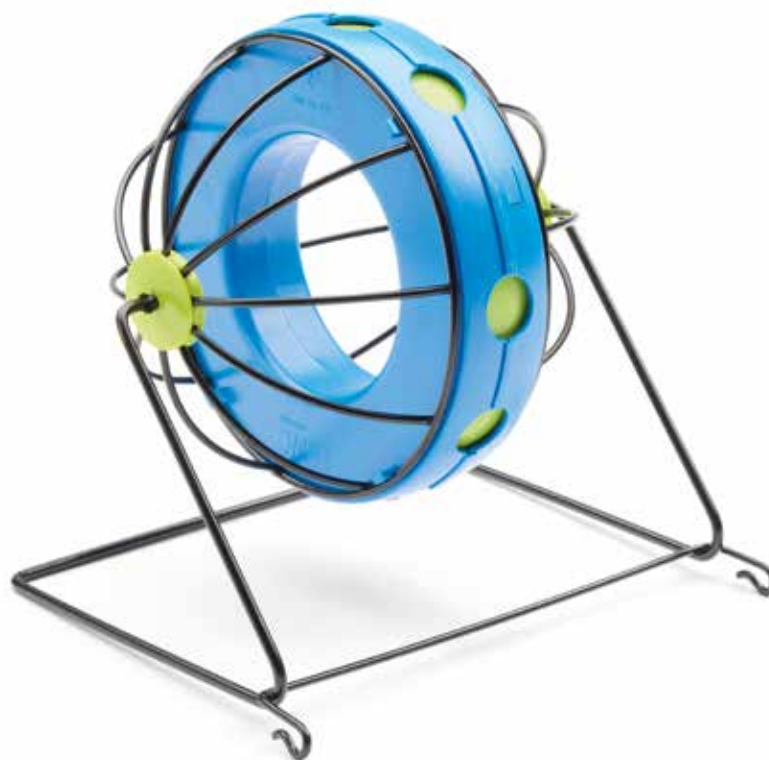

/ Bunny Toy

Hay & snack feeder

Registered design ®

1. ---
2. ↔ ↕ ↗ Ø 16 cm
   - ↔ ↕ ↗ 20 x 20 x 20 cm (total)
   - 📦 4 x 1 pc
3. ---

3 different ways to use: hung up, on stand or without stand