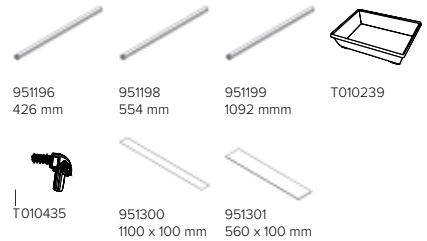

2 large access doors