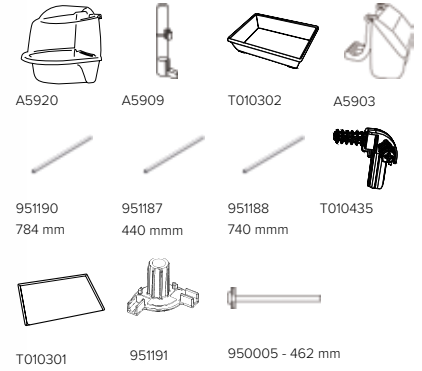

Packed per single unit
Reduced transport volume

Available colour

Art.nr.: A5623-1100