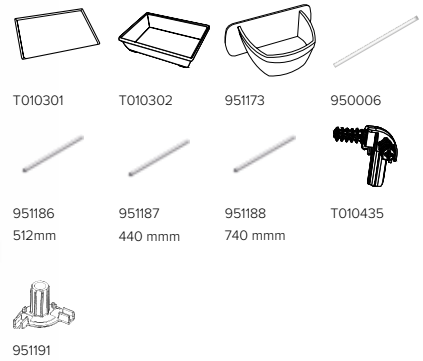

Packed per single unit
Reduced transport volume

Available colour

Art.nr.: A5624-9211