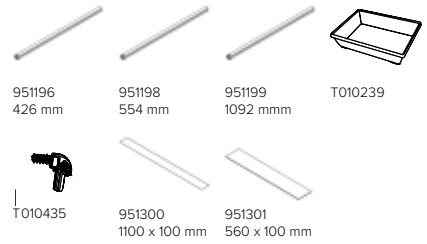

2 large access doors