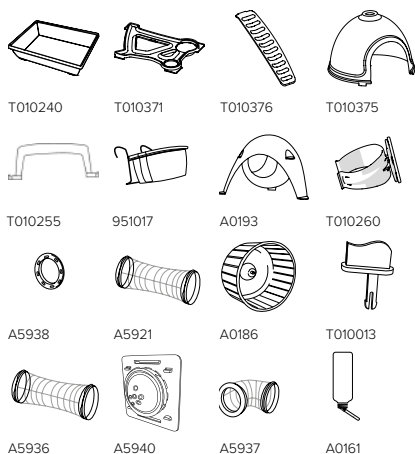

/ Hamster Sky

- ↔↔↔ 80 x 50 x 38 cm
- ↔↔↔ 80 x 50 x 47 cm (with tubes)
- ▤ 9,5 mm
- 📦 1 pc

Large front door for easy access