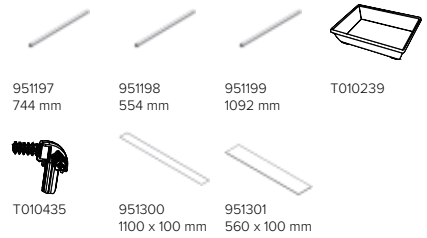

# / Argus 120 Plexi Knock Down

↔ 118 x 64 x 94 cm

≡ 9,5 mm

📦 1 pc

**NEW!**

2 large access doors

Plexi on 4 sides, plexi allows extra bedding & visibility

Packed per single unit