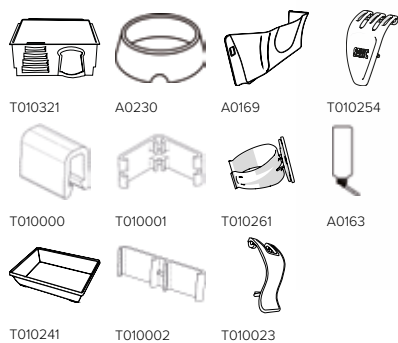

# / Cubix 200 Knock Down

**NEW!**

↔↕↗ 200 x 50 x 63,5 cm  
 📏 25,6 mm  
 📦 1 pc

2 large doors for easy access

Flexible door placement front (left or right) and top (left or right)

Packed per single unit  
 Reduced transport volume