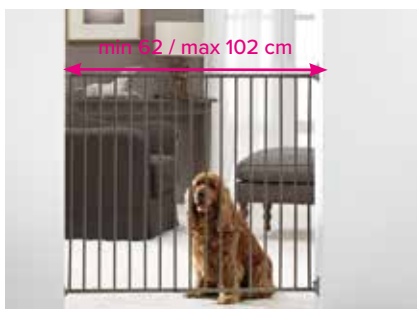

# / Dog Barrier Indoor

Extending pet gate for dogs

↔ min 62 / max 102 x 95 cm

📦 1 pc

📏 6 cm

Extending gate prevents access to any other room in the house

Can also be used to span staircase

Drilling required