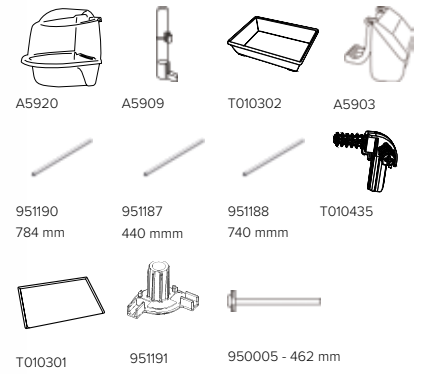

Packed per single unit
Reduced transport volume

Available colour

Art.nr.: A5623-1100