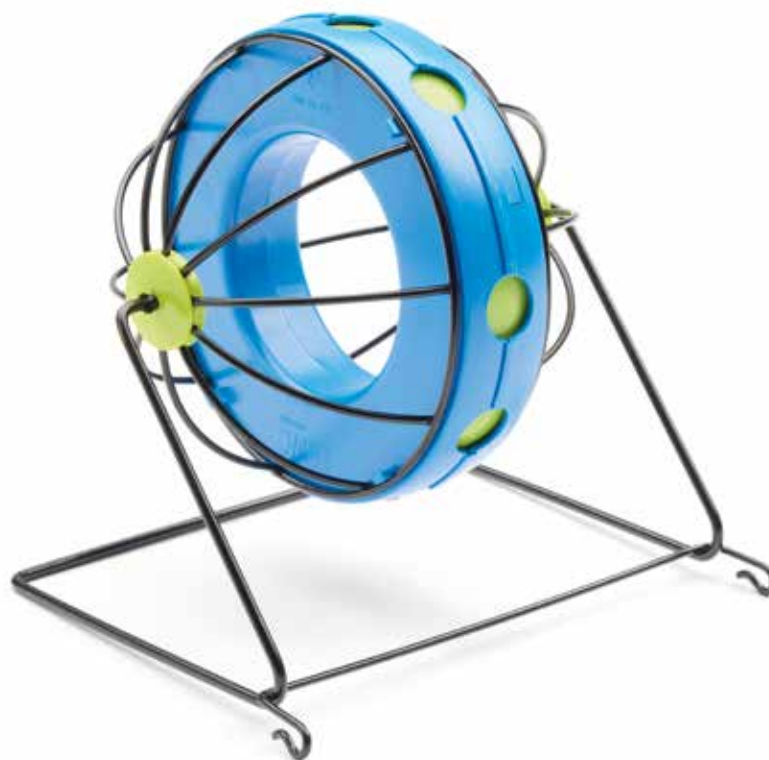

# / Bunny Toy

Hay & snack feeder

Registered design ®

---

↔ ↕ ↗ Ø 16 cm

↔ ↕ ↗ 20 x 20 x 20 cm (total)

📦 4 x 1 pc

---