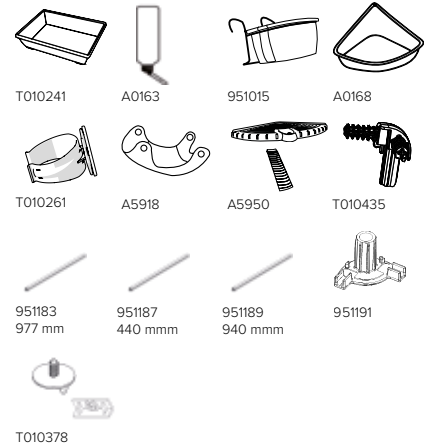

# Zeno 3 Empire Knock Down

➔➔➔ 100 x 50 x 116 cm  
 9,5 mm  
 1 pc

Packed per single unit  
 Reduced transport volume