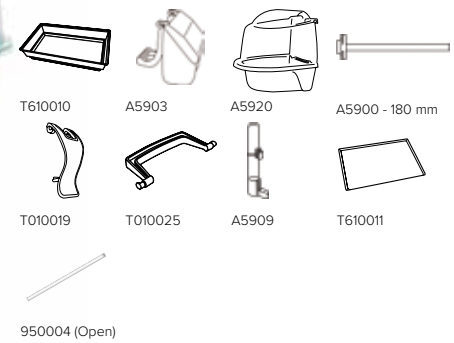

# / Melodie 50 Open

Bird cage

↔↕↖ 64 x 38 x 73,5 cm (closed)  
 ↔↕↖ 64 x 38 x 84 cm (open)  
 ▤ 9,5 mm  
 📦 1 pc

Available colour

Art.nr.: A5628-9201

5 411388 562823 >