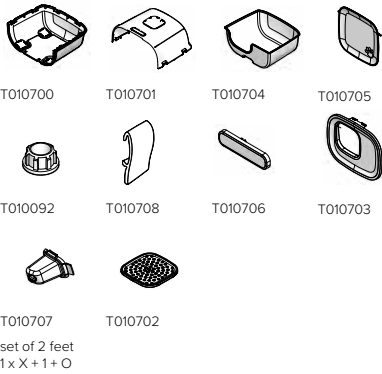

/ Mira

Deluxe toilet home

Registered design ®

↔↕↔ 55,5 x 44 x 49,5 cm

📦 1 pc

Plastic housing with leather look