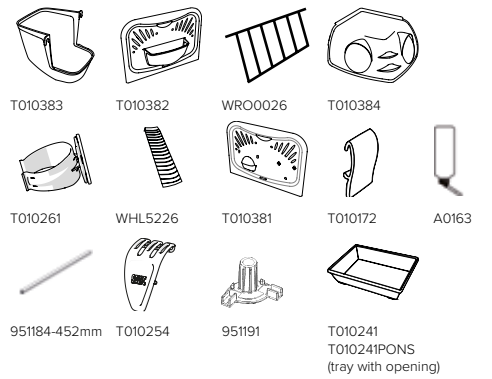

Packed per single unit
Reduced transport volume

Available colours

Art.nr.: A5227-9201